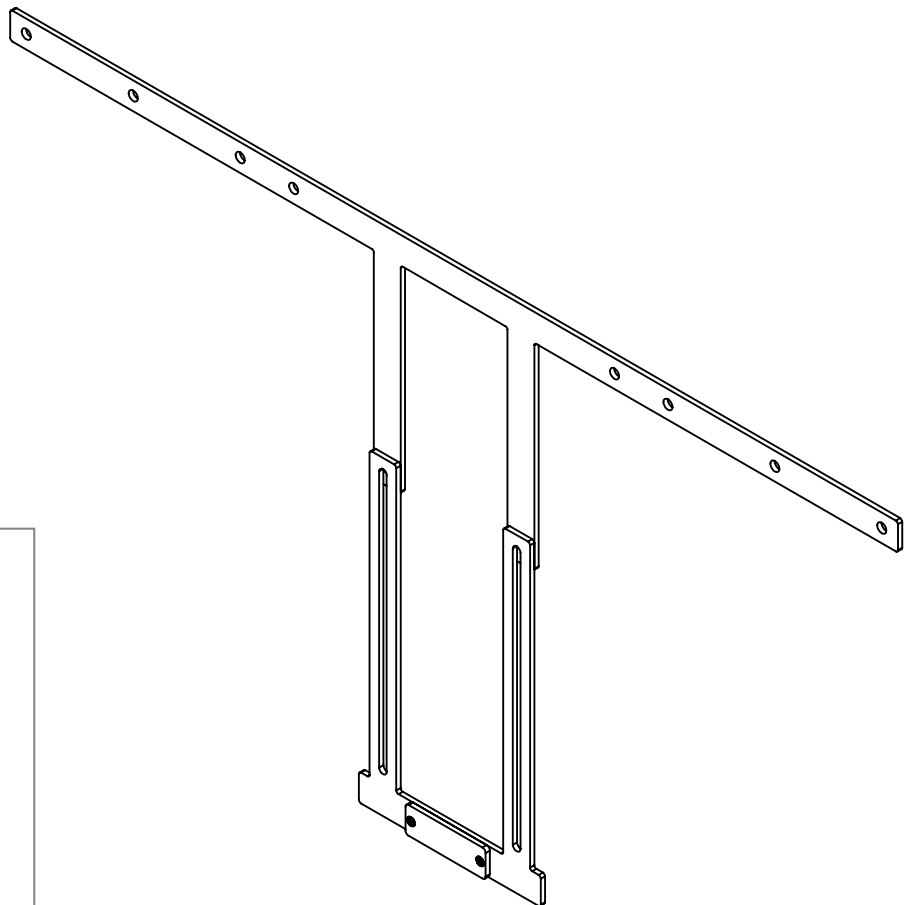

MeetUp Display-Adapter 75 - 86" product specific universal adapter

Item no.: 2279

The MeetUp display adapter 75 - 86" is a product specific adapter for Logitech MeetUp video conference cameras.

The adapter is installed between the screen and the screen mount. It is suitable for screens from 75 - 86" | 191 - 218 cm.

The VESA standard up to max. VESA 800 mm is supported.

Thanks to the oblong hole, the desired height can be adjusted and fixed exactly.

It can be installed above or beneath the screen.

The surface of the adapter is finished with an impact- and scratch-resistant powder coating in black.

All fastening materials are included in the scope of delivery.

Installation example at Info-Tower Single L (Item no.: 1566)

MeetUp Display-Adapter 75 - 86"

product specific universal adapter

Item no.: 2279

- product specific adapter
- for Logitech Meetup video conference cameras
- for screens from 75 - 86" | 191 - 218 cm
- VESA standard up to max. VESA 800 mm
- installation between the screen and the screen mount
- height adjustable (tools needed)
- can be adjusted exactly to the required height via oblong hole
- installation electively possible above or beneath the screen
- impact- and scratch-resistant powder coated
- colour: black
- incl. all fastening materials